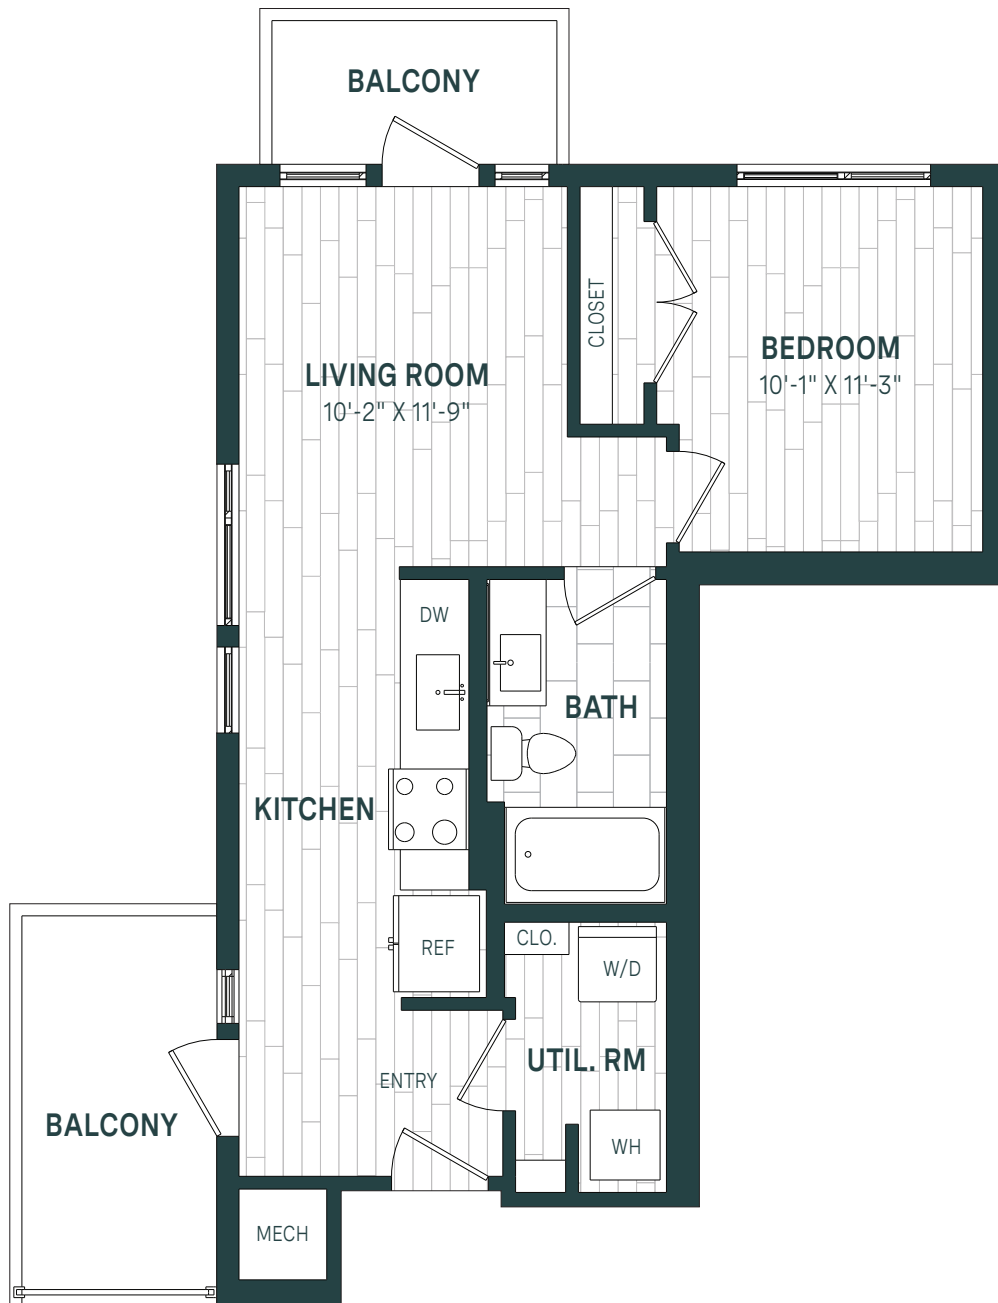

CECIL

A8B | 1 BED / 1 BATH
582 SQ. FT.

APARTMENT

DATE AVAILABLE

RENT

Floor plan drawings & renderings are an artist's conception, may not be to scale and are intended only as a general reference. All images, specifications, amenities, features, materials, finishes and layout of subject unit may be different than shown. Room dimensions are approximate and may vary depending on residence selected.