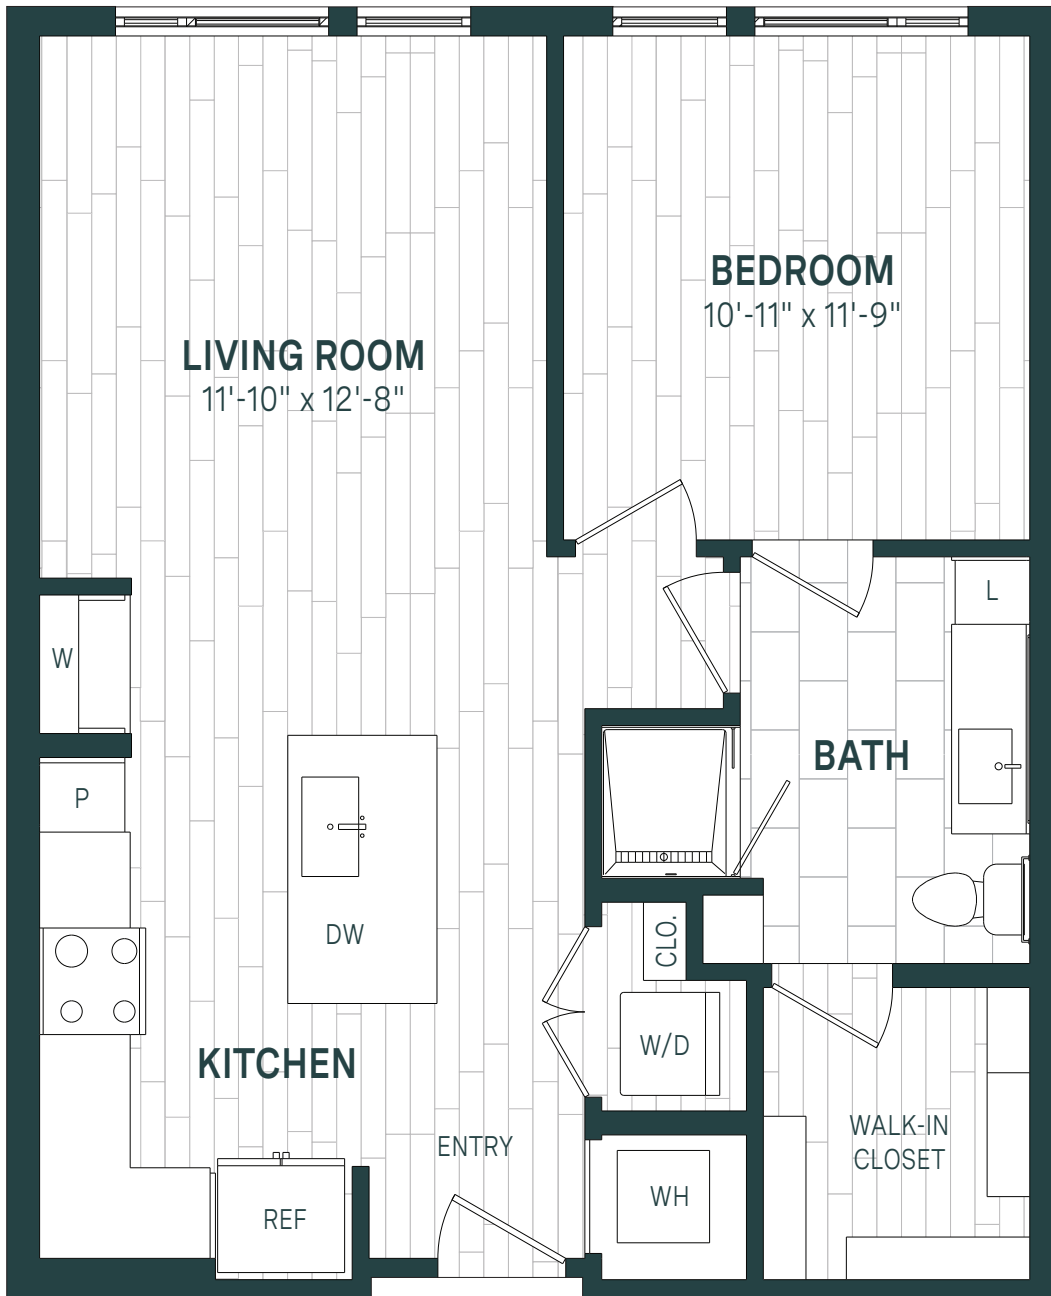

CECIL

A10L | 1 BED / 1 BATH
719 SQ. FT.

APARTMENT

DATE AVAILABLE

RENT

Floor plan drawings & renderings are an artist's conception, may not be to scale and are intended only as a general reference. All images, specifications, amenities, features, materials, finishes and layout of subject unit may be different than shown. Room dimensions are approximate and may vary depending on residence selected.