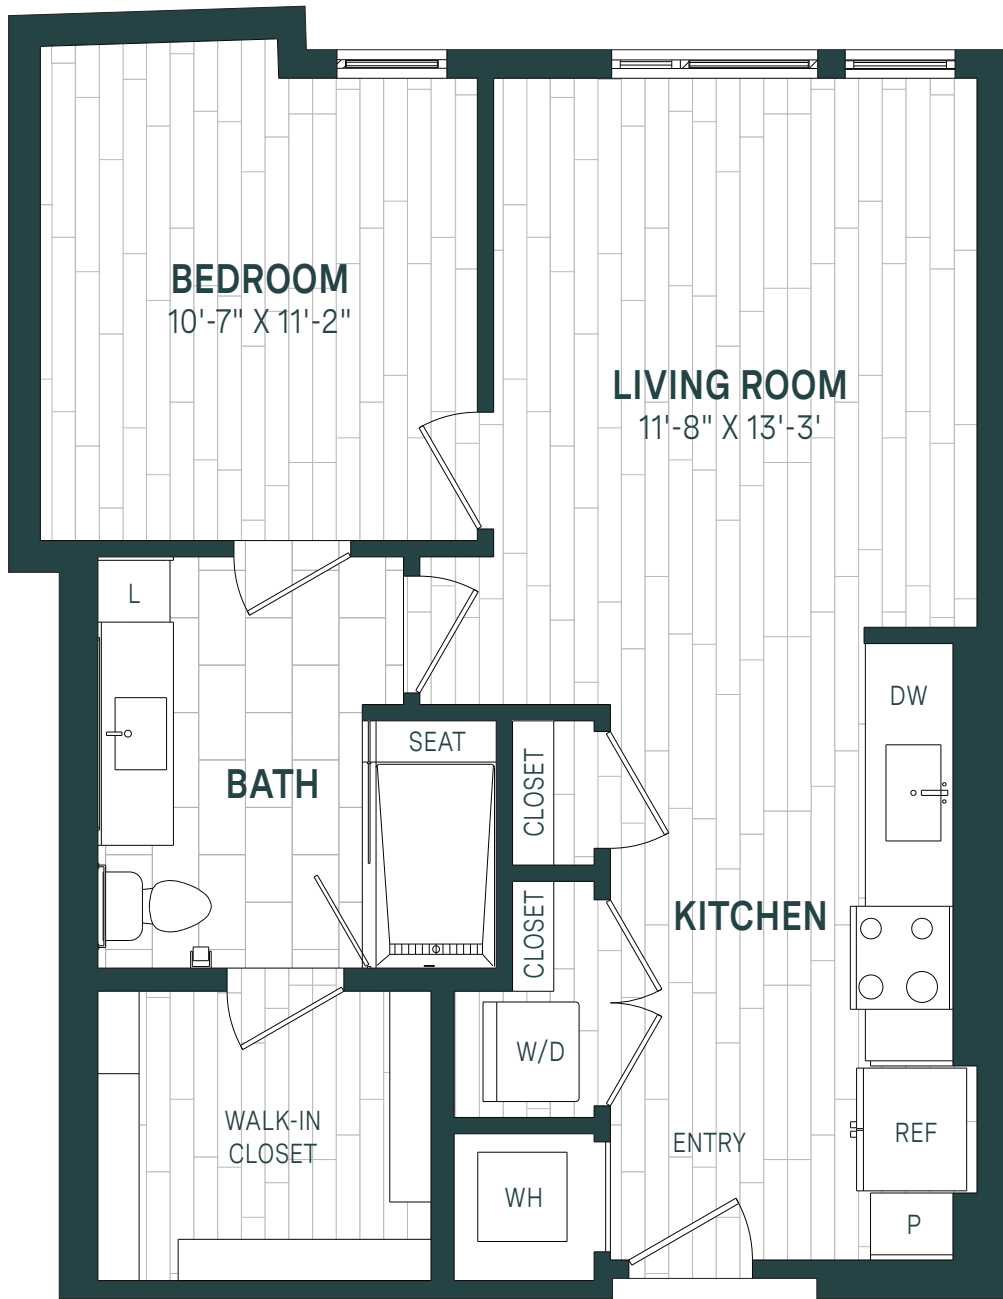

# CECIL

*A10S* | 1 BED / 1 BATH  
684 SQ. FT.

APARTMENT

DATE AVAILABLE

RENT

Floor plan drawings & renderings are an artist's conception, may not be to scale and are intended only as a general reference. All images, specifications, amenities, features, materials, finishes and layout of subject unit may be different than shown. Room dimensions are approximate and may vary depending on residence selected.