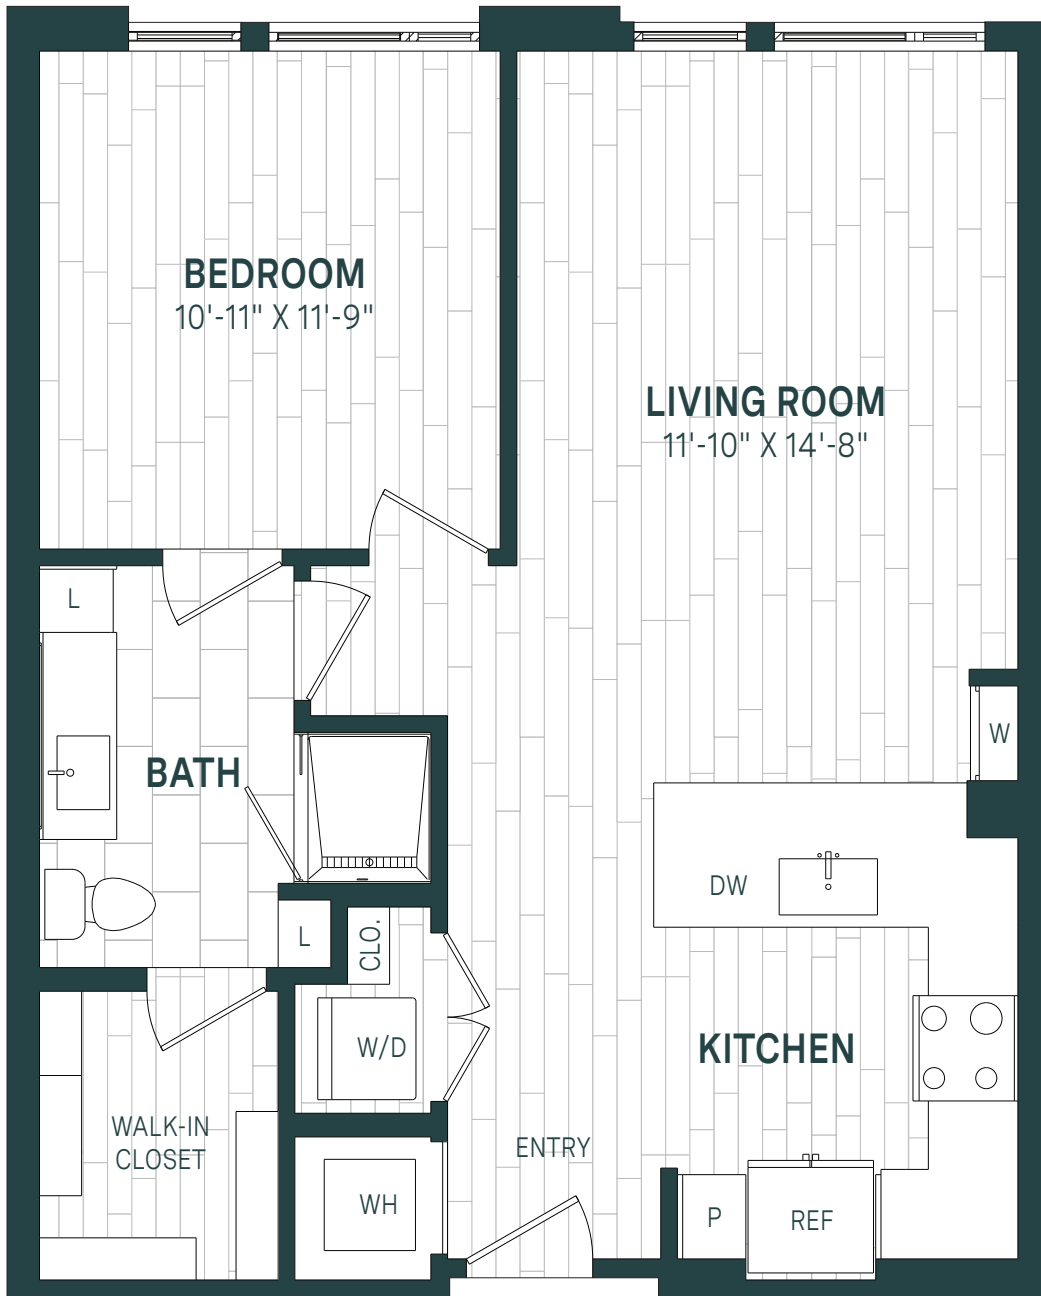

CECIL

A10U | 1 BED / 1 BATH
719 SQ. FT.

APARTMENT

DATE AVAILABLE

RENT

Floor plan drawings & renderings are an artist's conception, may not be to scale and are intended only as a general reference. All images, specifications, amenities, features, materials, finishes and layout of subject unit may be different than shown. Room dimensions are approximate and may vary depending on residence selected.