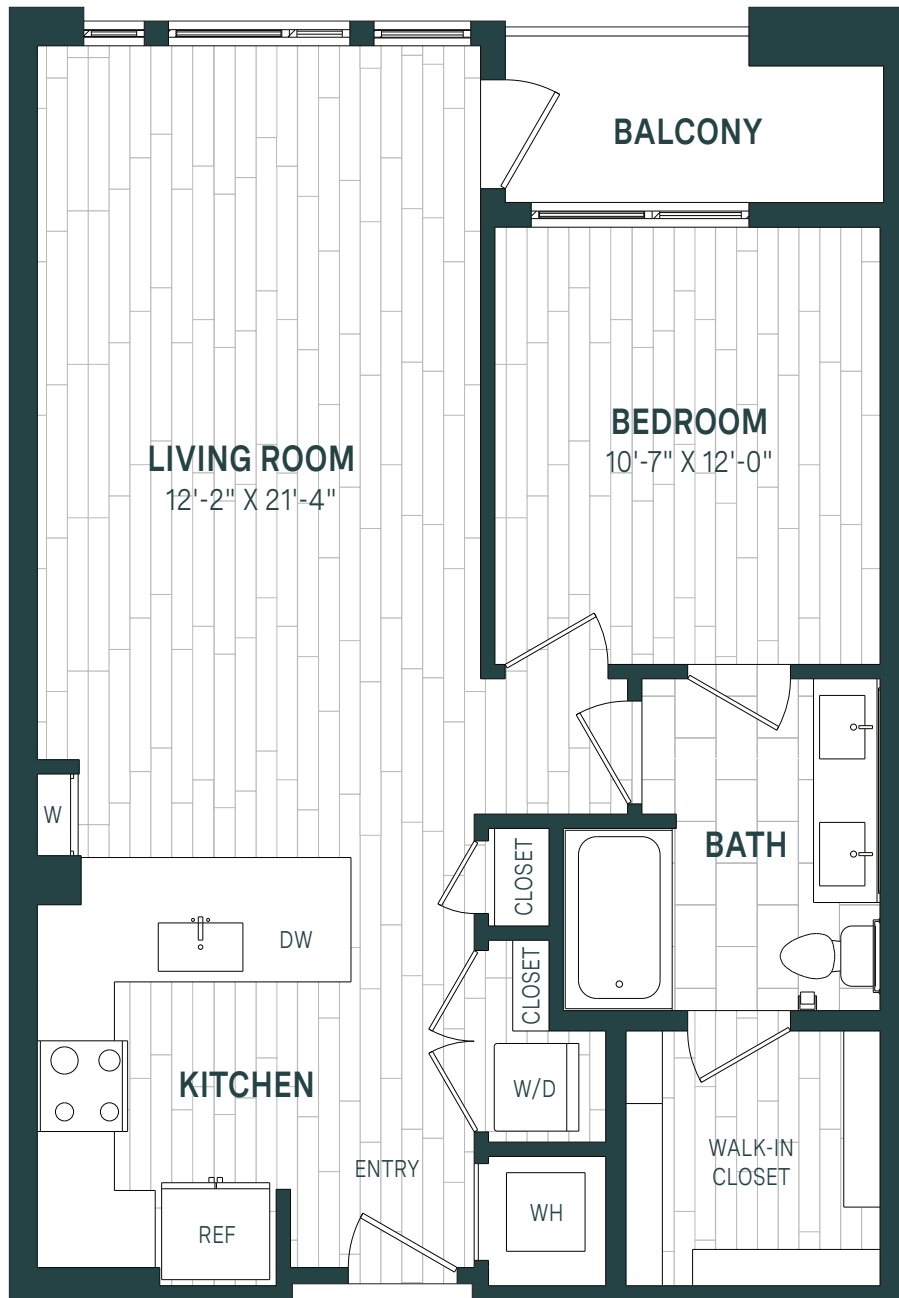

CECIL

All | 1 BED / 1 BATH
786 SQ. FT.

APARTMENT

DATE AVAILABLE

RENT

Floor plan drawings & renderings are an artist's conception, may not be to scale and are intended only as a general reference. All images, specifications, amenities, features, materials, finishes and layout of subject unit may be different than shown. Room dimensions are approximate and may vary depending on residence selected.