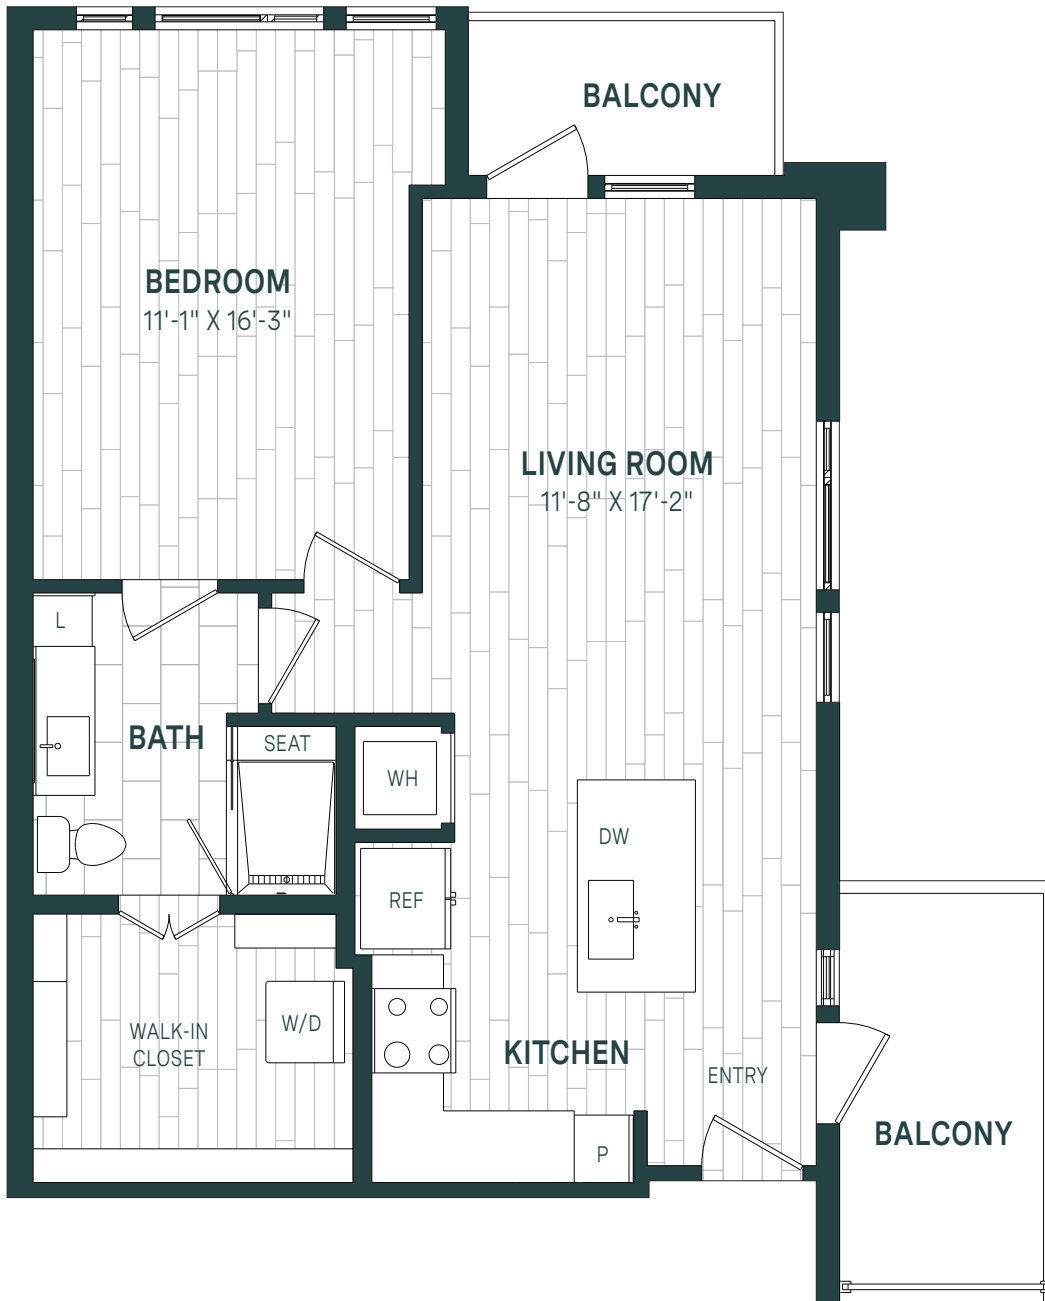

# CECIL

*A12B* | 1 BED / 1 BATH  
791 SQ. FT.

APARTMENT

DATE AVAILABLE

RENT

Floor plan drawings & renderings are an artist's conception, may not be to scale and are intended only as a general reference. All images, specifications, amenities, features, materials, finishes and layout of subject unit may be different than shown. Room dimensions are approximate and may vary depending on residence selected.