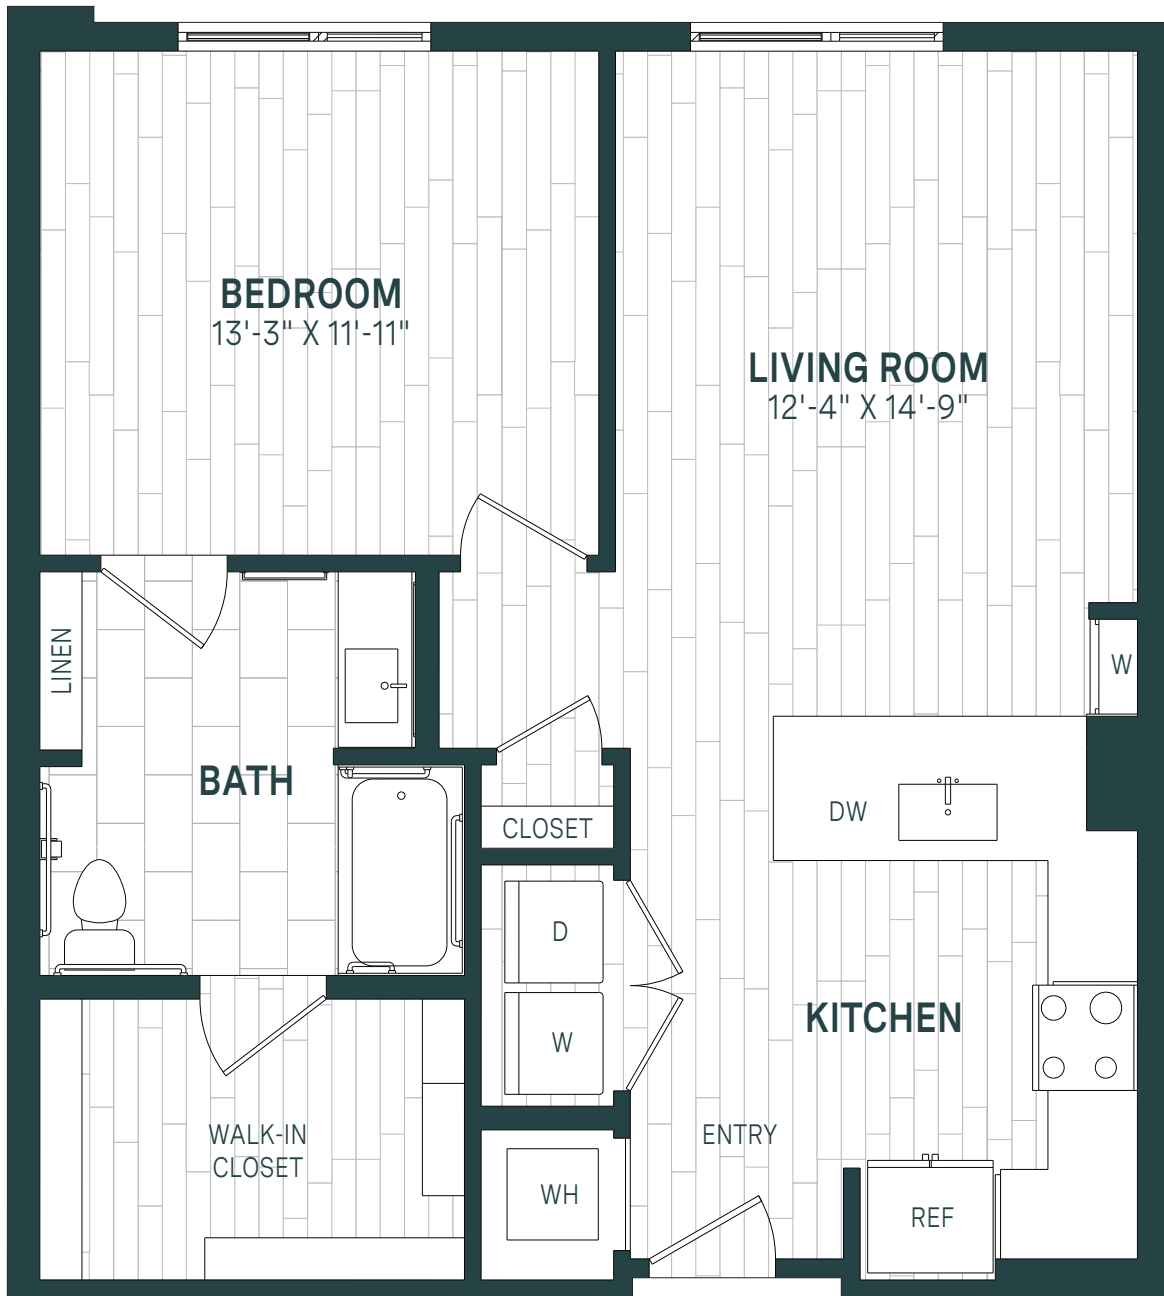

CECIL

A14 TYPE A | 1 BED / 1 BATH
805 SQ. FT.

APARTMENT

DATE AVAILABLE

RENT

Floor plan drawings & renderings are an artist's conception, may not be to scale and are intended only as a general reference. All images, specifications, amenities, features, materials, finishes and layout of subject unit may be different than shown. Room dimensions are approximate and may vary depending on residence selected.