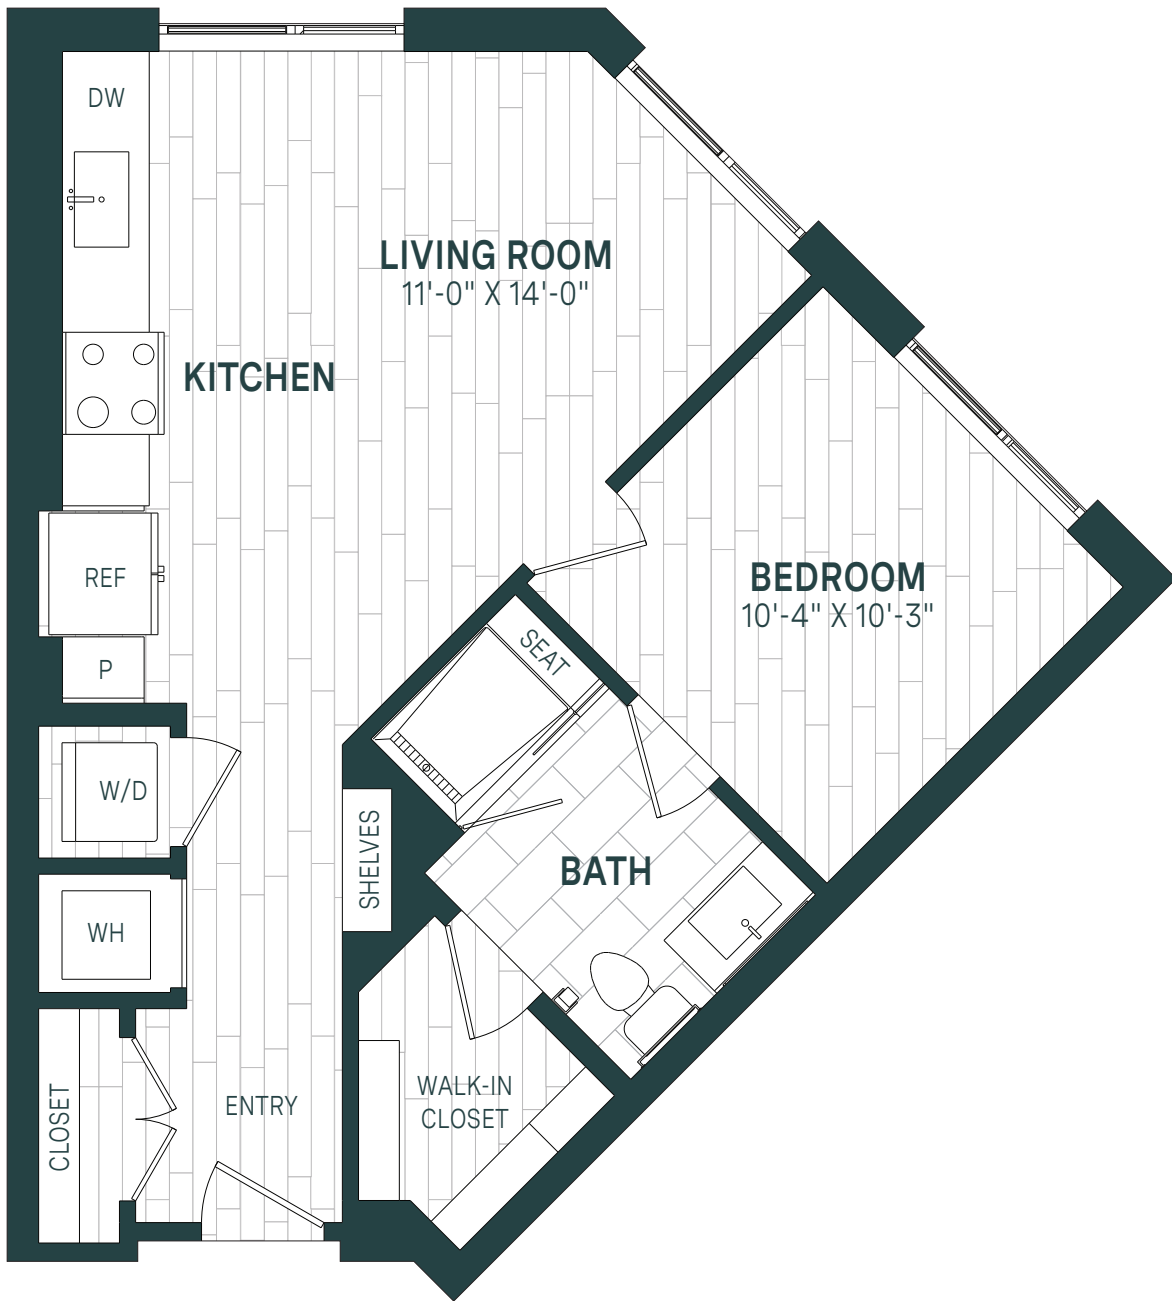

CECIL

A16 | 1 BED / 1 BATH
600 SQ. FT.

APARTMENT

DATE AVAILABLE

RENT

Floor plan drawings & renderings are an artist's conception, may not be to scale and are intended only as a general reference. All images, specifications, amenities, features, materials, finishes and layout of subject unit may be different than shown. Room dimensions are approximate and may vary depending on residence selected.